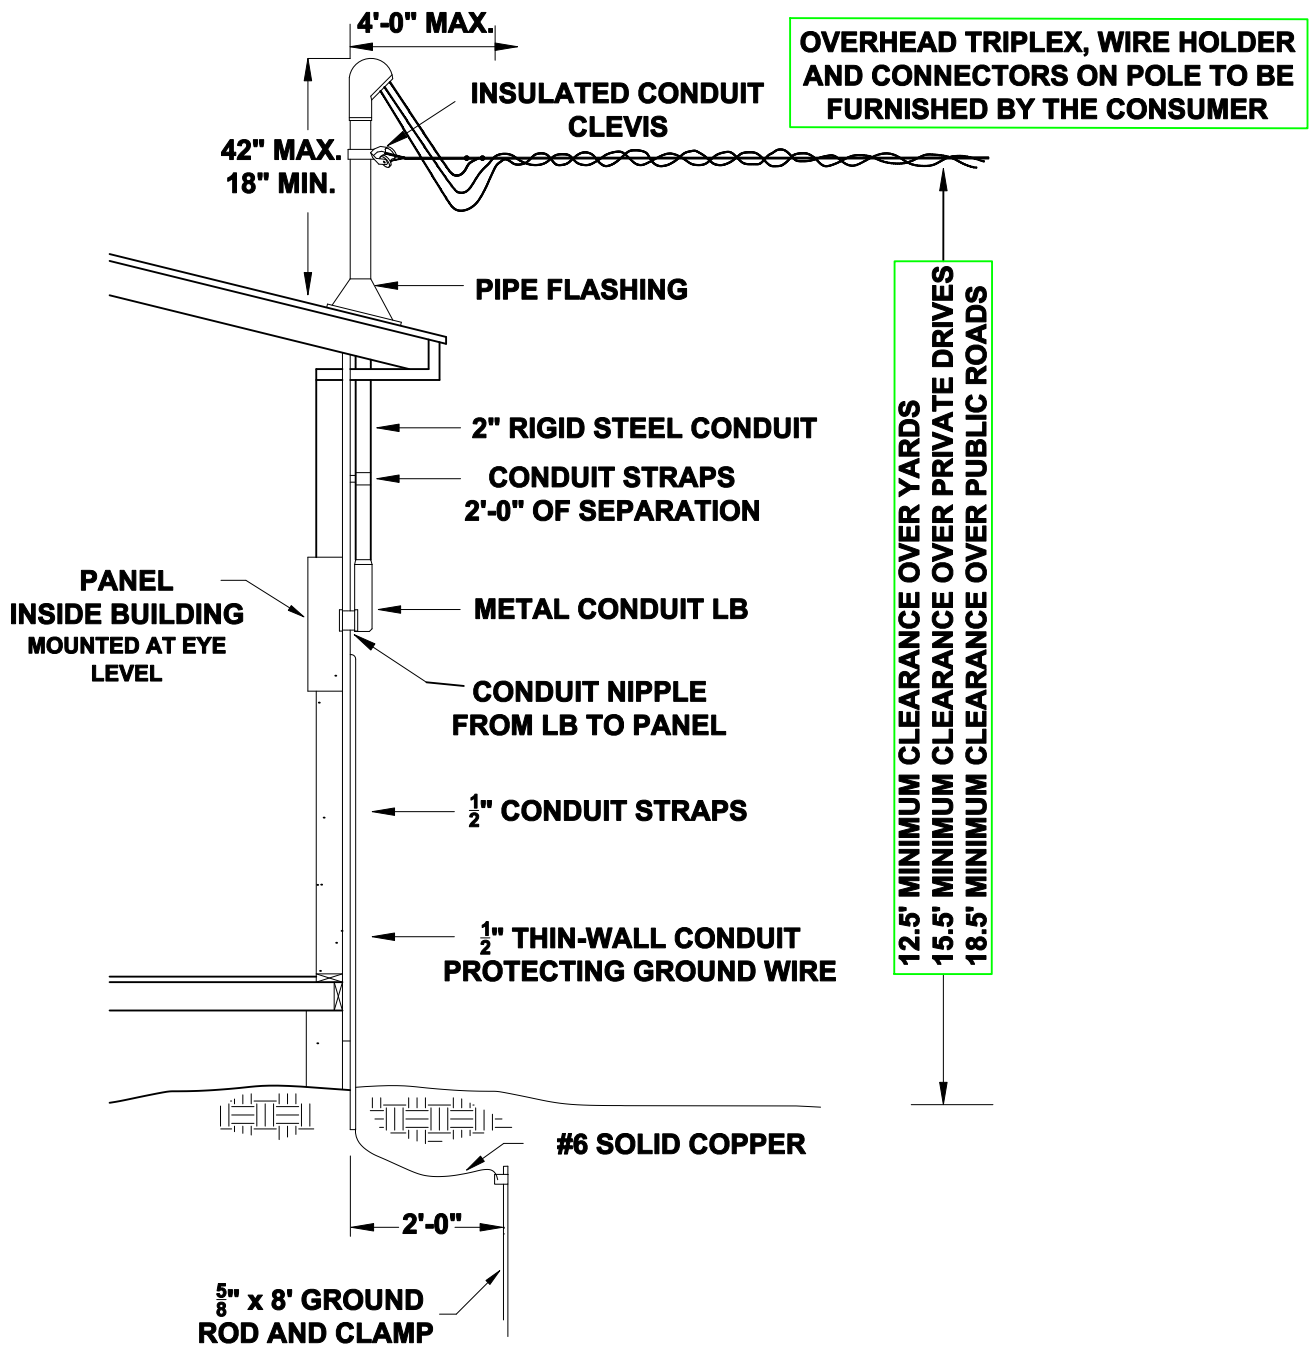

METER ON POLE - OVERHEAD SERVICE

BLACK RIVER ELECTRIC COOP
 2600 HIGHWAY 67
 FREDERICKTOWN, MO 63645

METER ON POLE - OVERHEAD SERVICE

DRAWN: R.A.
DATE: 9/4/15

CHECKED: D.B.
DATE: 9/18/15

APPROVED: P.M.
DATE: 9/30/15